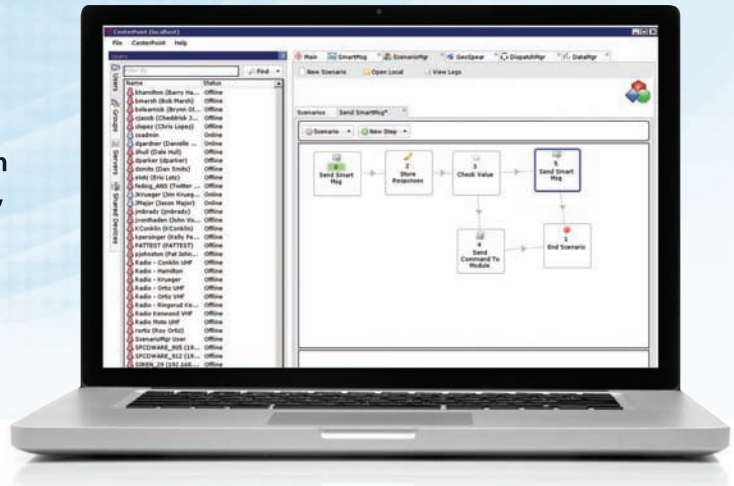

Incident Planning and Execution Module

- Graphical decision trees
- "If this, then this" logic
- Auto-communications dispatch
- Automated electronic mutual aid
- Secure multi-agency alerting, collaboration and two way communication (radio, voice, data, video)
- Automated status reporting
- Post-event auditing

Designed to leverage the advantages of SmartMsg, the ScenarioMgr integrated incident planning and execution tool automates emergency event response, workflow execution and exercise planning. ScenarioMgr integrates first-responder and citizen alerting functions, communications interoperability and multi-agency collaboration to provide a secure, reliable and flexible means to automatically initiate and manage multiple streams of communication.

ScenarioMgr employs tiered response plans to automate everything from the most basic communication requirements to comprehensive management of rapidly developing crisis scenarios. Scenarios may consist of any series of actions, including broadcasting alerts; evaluating alert responses; sourcing data from external systems; creating talk groups; activating standby channels; and much more.

Sequences of events are chained together to trigger pre-defined tasks and procedures in a step-by-step, graphical decision-tree format. "If this, then this" logic enables the system to adapt the process and sequence execution for faster, more effective response to rapidly unfolding events.